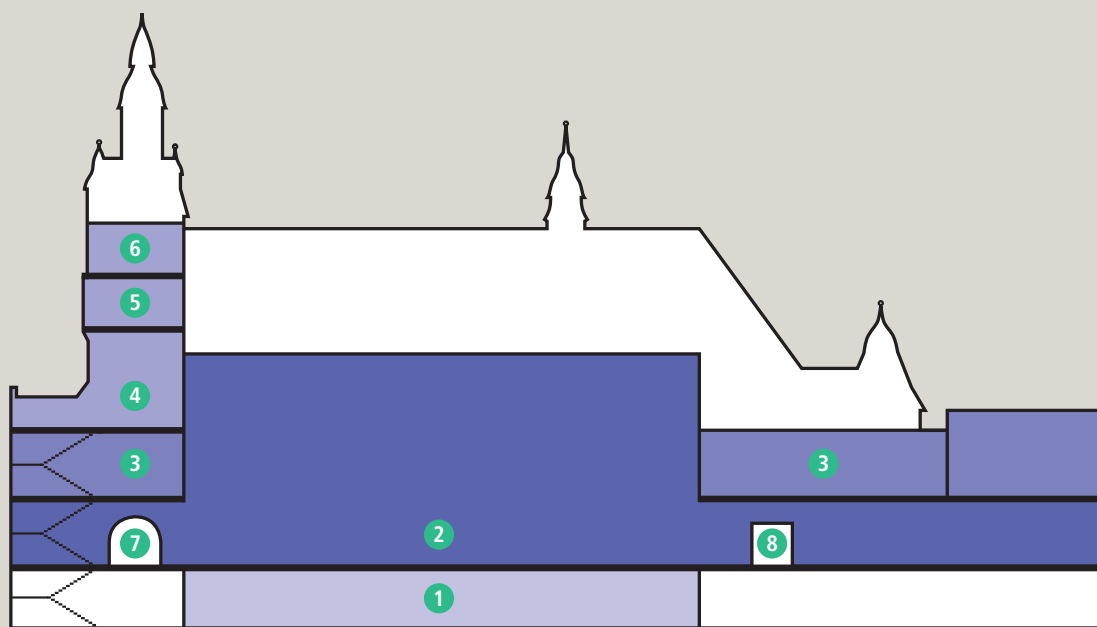

Old Town Hall

Opera

Leipzig University

Augustusplatz

Gewandhaus

New Town Hall

Roßplatz

S-Bahn Leipzig, Wilhelm-Leuschner-Platz

Martin-Luther-Ring

Georgiring

Cross-section

- 1 Expo
- 2 Conference level 0
- 3 Conference level 1
- 4 Conference level 2
- 5 Mendelssohnzimmer
- 6 Turmzimmer
- 7 South entrance
- 8 North entrance

Expo

ROOM	AREA
	in m ²
Exhibition Area	605
Gallery	260