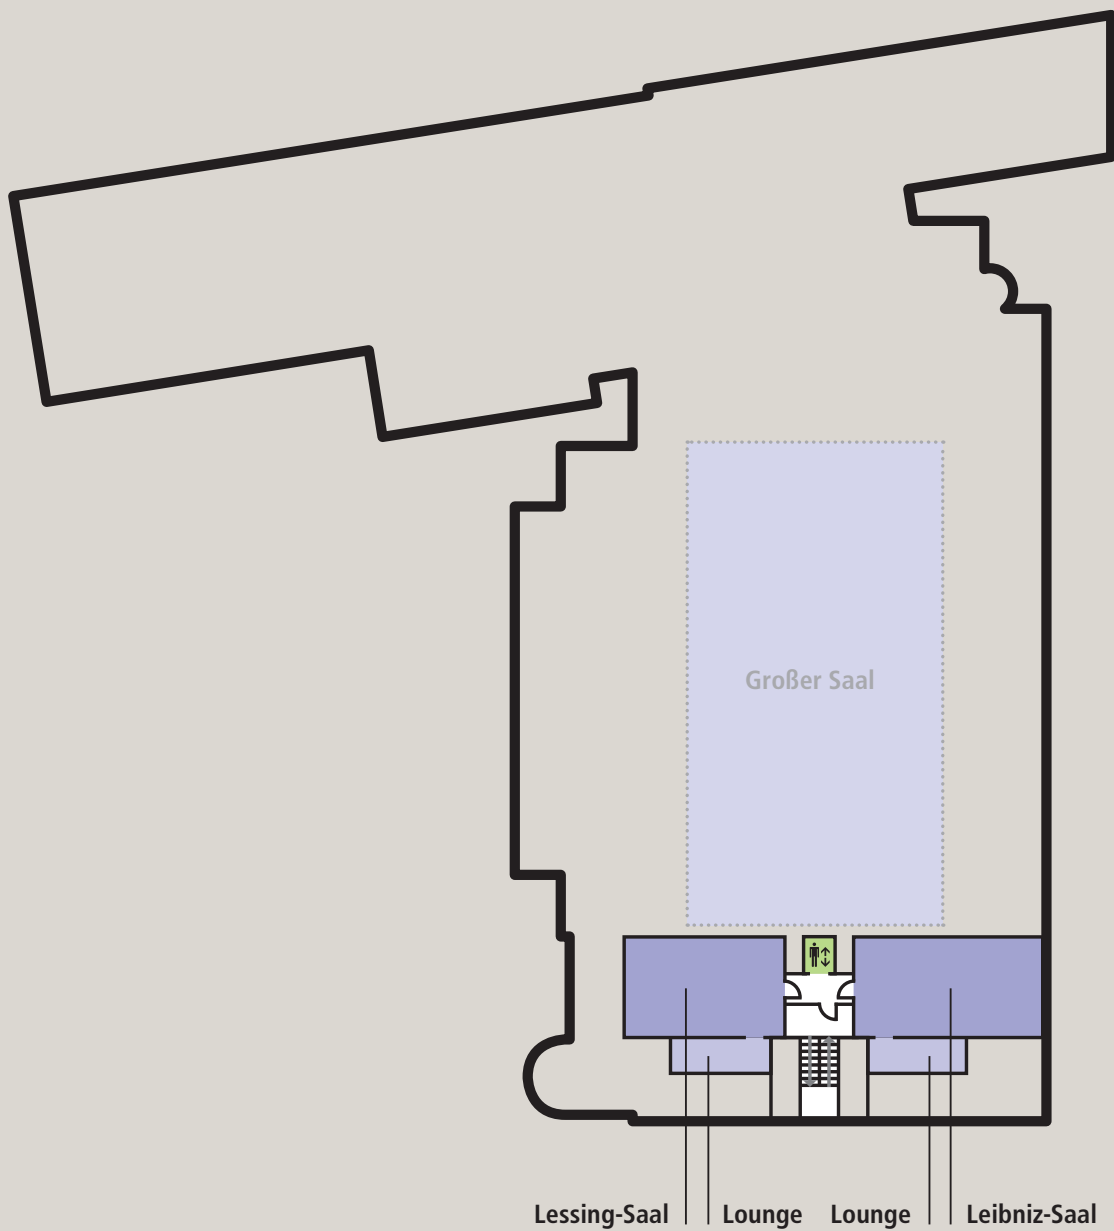

Martin-Luther-Ring

Georgiring

Cross-section

- 1 Expo
- 2 Conference level 0
- 3 Conference level 1
- 4 Conference level 2
- 5 Mendelssohnzimmer
- 6 Turmzimmer
- 7 South entrance
- 8 North entrance

Expo

ROOM	AREA
	in m ²
Exhibition Area	605
Gallery	260

Conference level 0

ROOM	AREA in m ²	CAPACITY People according to seating type		
		THEATRE	CLASSROOM	BANQUET 10 x
Großer Saal	996	1 180	520	480
Richard-Wagner-Saal, divided, each	140	120	48	60
Richard-Wagner-Saal (all)	280	288	124	120
Weißer Saal	384	396	176	230
Händel-Saal	198	195	80	110
Telemann-Saal	180	168	70	110
Bach-Saal	199	156	80	80

Conference level 1

ROOM	AREA in m ²	CAPACITY People according to seating type		
		THEATRE	CLASSROOM	BANQUET 10 x
Mahler-Saal	225	240	100	110
Schumann-Saal	160	160	72	90
Goethe-Saal	91	94	36	30
Schiller-Saal	82	80	30	30