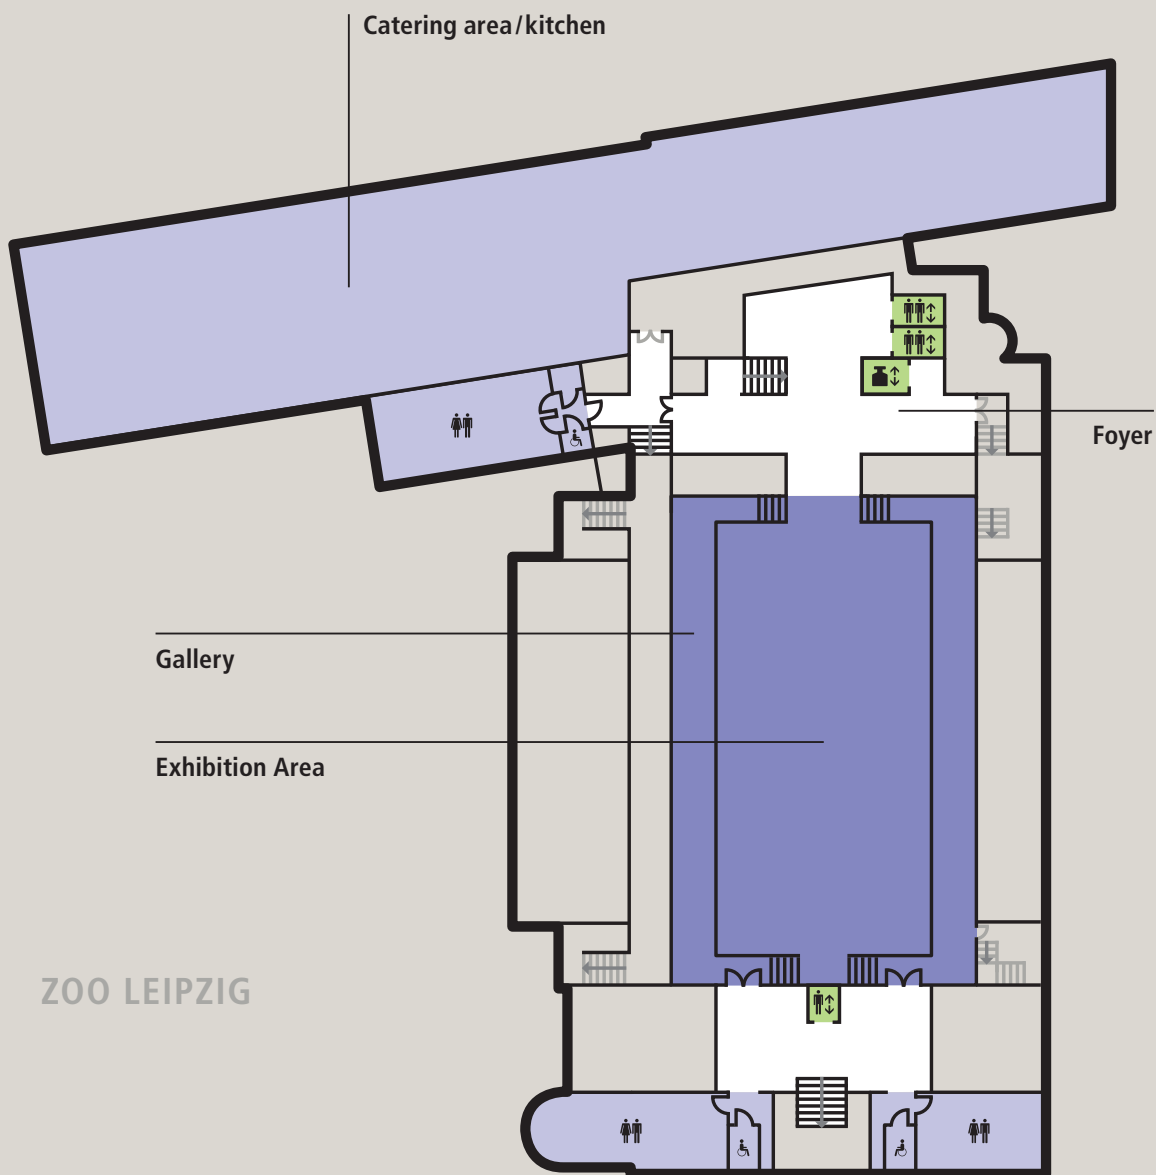

Old Town Hall

Opera

Leipzig University

Augustusplatz

Gewandhaus

New Town Hall

Roßplatz

S-Bahn Leipzig, Wilhelm-Leuschner-Platz

Martin-Luther-Ring

Georgiring

Cross-section

- 1 Expo
- 2 Conference level 0
- 3 Conference level 1
- 4 Conference level 2
- 5 Mendelssohnzimmer
- 6 Turmzimmer
- 7 South entrance
- 8 North entrance

Expo

ROOM	AREA
	in m ²
Exhibition Area	605
Gallery	260

Conference level 0

ROOM	AREA in m ²	CAPACITY People according to seating type		
		THEATRE	CLASSROOM	BANQUET 10 x
Großer Saal	996	1 180	520	480
Richard-Wagner-Saal, divided, each	140	120	48	60
Richard-Wagner-Saal (all)	280	288	124	120
Weißer Saal	384	396	176	230
Händel-Saal	198	195	80	110
Telemann-Saal	180	168	70	110
Bach-Saal	199	156	80	80