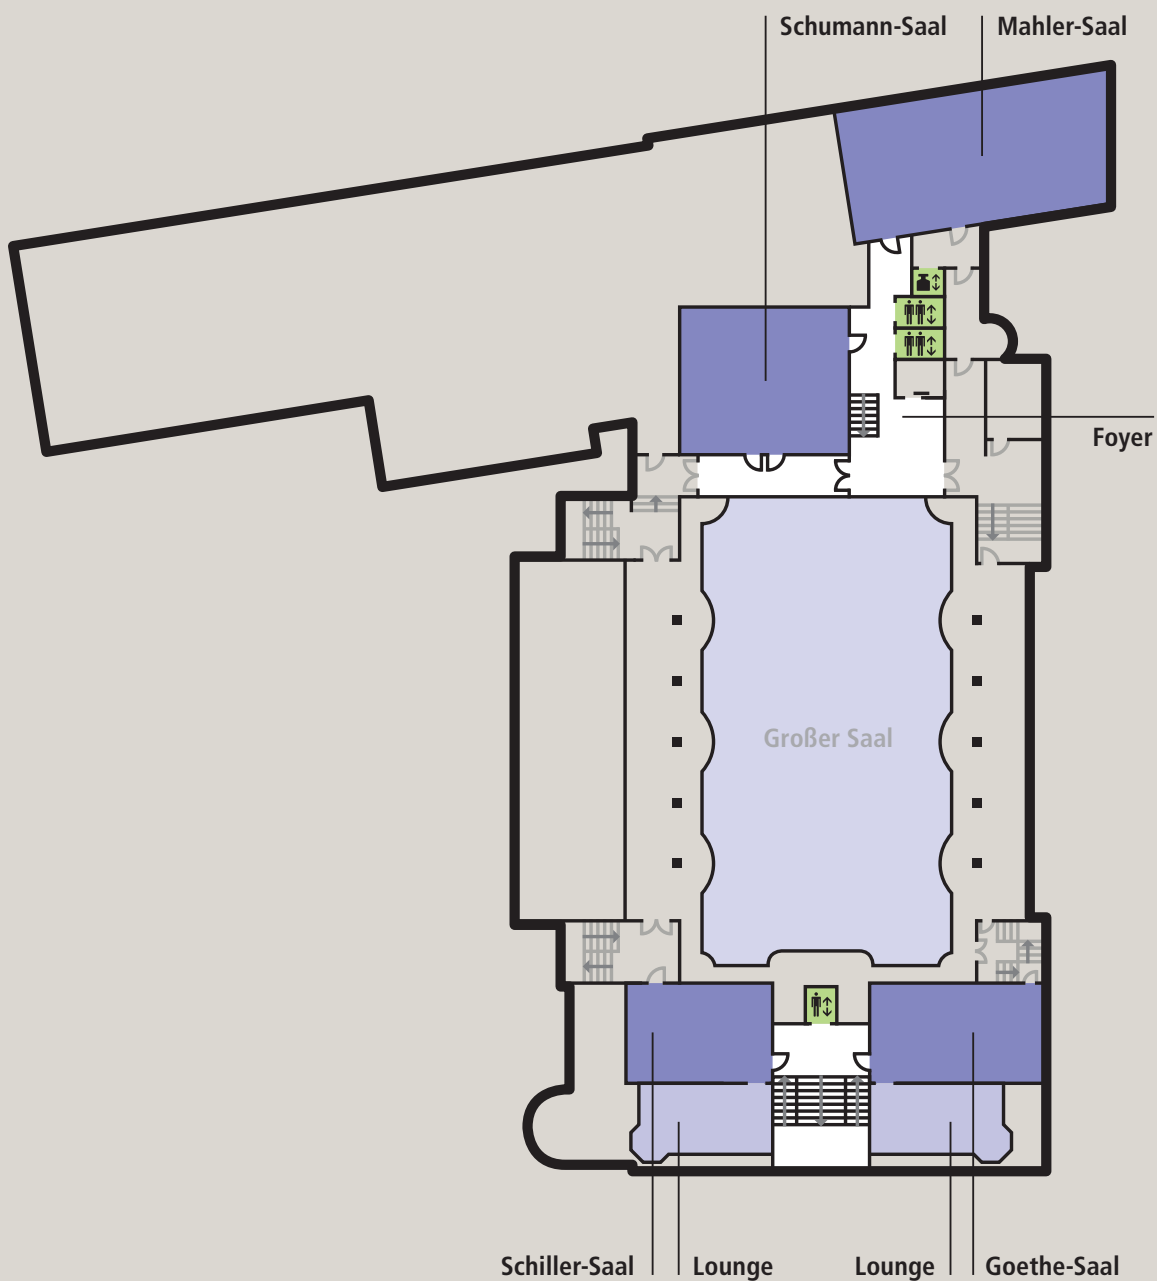

Martin-Luther-Ring

Georgiring

Cross-section

- 1 Expo
- 2 Conference level 0
- 3 Conference level 1
- 4 Conference level 2
- 5 Mendelssohnzimmer
- 6 Turmzimmer
- 7 South entrance
- 8 North entrance

Expo

ROOM	AREA
	in m ²
Exhibition Area	605
Gallery	260

Conference level 0

ROOM	AREA in m ²	CAPACITY People according to seating type		
		THEATRE	CLASSROOM	BANQUET 10 x
Großer Saal	996	1 180	520	480
Richard-Wagner-Saal, divided, each	140	120	48	60
Richard-Wagner-Saal (all)	280	288	124	120
Weißer Saal	384	396	176	230
Händel-Saal	198	195	80	110
Telemann-Saal	180	168	70	110
Bach-Saal	199	156	80	80

Conference level 1

ROOM	AREA in m ²	CAPACITY People according to seating type		
		THEATRE	CLASSROOM	BANQUET 10 x
Mahler-Saal	225	240	100	110
Schumann-Saal	160	160	72	90
Goethe-Saal	91	94	36	30
Schiller-Saal	82	80	30	30

Conference level 2

ROOM	AREA in m ²	CAPACITY People according to seating type		
		THEATRE	CLASSROOM	BANQUET 10x
Leibniz-Saal	102	80	36	40
Lessing-Saal	92	80	30	40

The building's tower is home to the Mendelssohnzimmer and the Turmzimmer above it, both suitable for smaller meetings with a small number of participants. (The Turmzimmer is not wheelchair-accessible.)