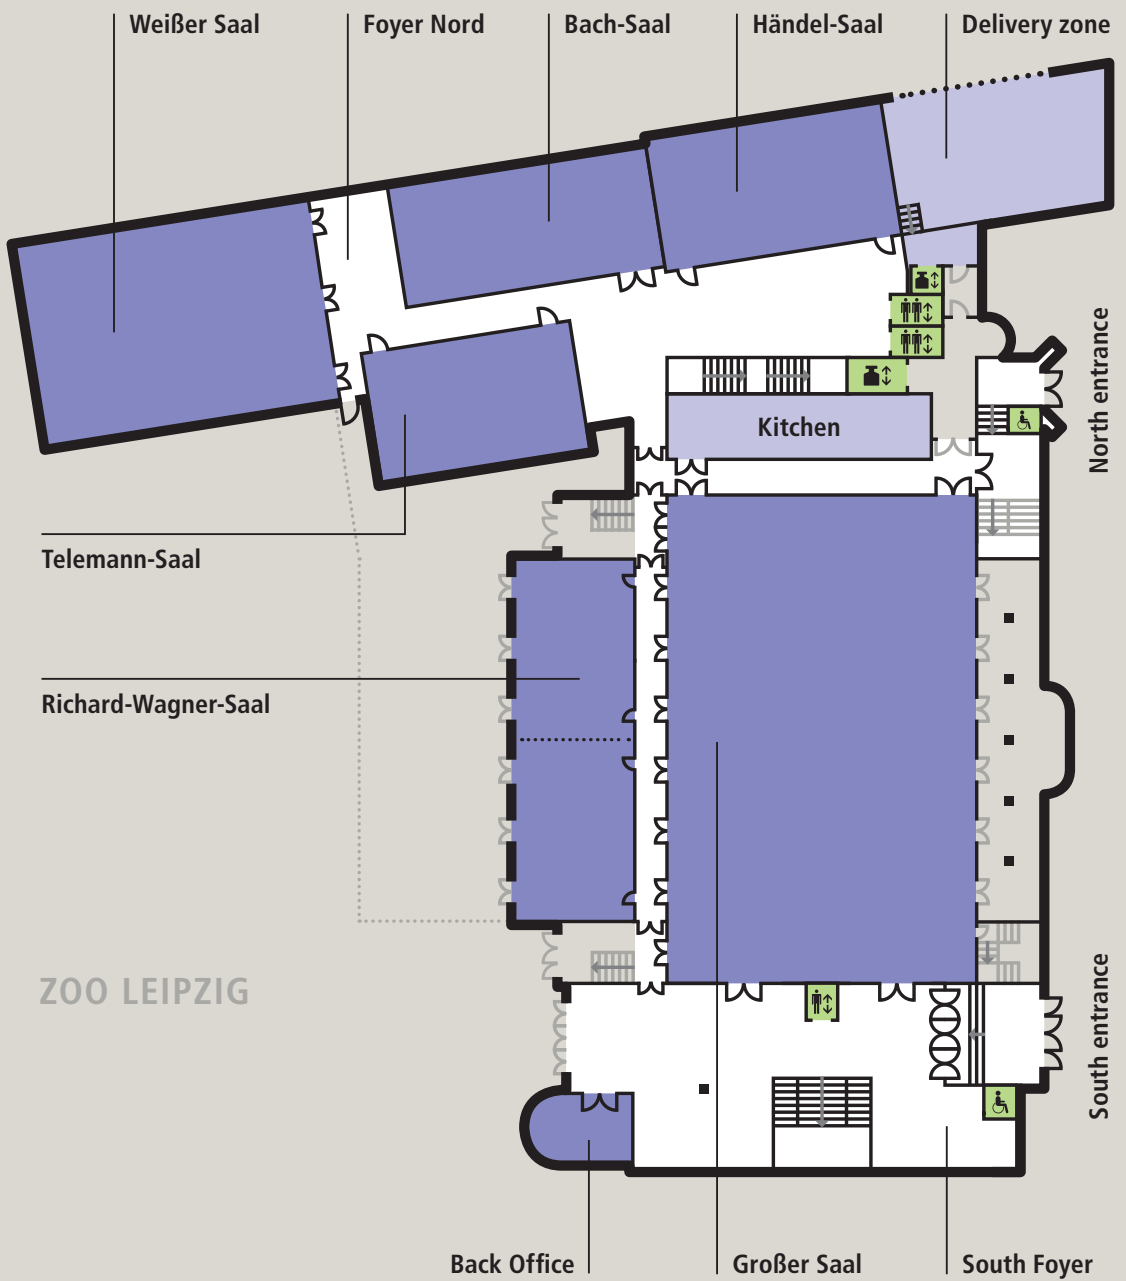

Martin-Luther-Ring

Georgiring

Cross-section

- 1 Expo
- 2 Conference level 0
- 3 Conference level 1
- 4 Conference level 2
- 5 Mendelssohnzimmer
- 6 Turmzimmer
- 7 South entrance
- 8 North entrance

Expo

ROOM	AREA
	in m ²
Exhibition Area	605
Gallery	260

Conference level 0

ROOM	AREA in m ²	CAPACITY People according to seating type		
		THEATRE	CLASSROOM	BANQUET 10 x
Großer Saal	996	1 180	520	480
Richard-Wagner-Saal, divided, each	140	120	48	60
Richard-Wagner-Saal (all)	280	288	124	120
Weißer Saal	384	396	176	230
Händel-Saal	198	195	80	110
Telemann-Saal	180	168	70	110
Bach-Saal	199	156	80	80

Conference level 1

ROOM	AREA in m ²	CAPACITY People according to seating type		
		THEATRE	CLASSROOM	BANQUET 10 x
Mahler-Saal	225	240	100	110
Schumann-Saal	160	160	72	90
Goethe-Saal	91	94	36	30
Schiller-Saal	82	80	30	30

Conference level 2

ROOM	AREA in m ²	CAPACITY People according to seating type		
		THEATRE	CLASSROOM	BANQUET 10x
Leibniz-Saal	102	80	36	40
Lessing-Saal	92	80	30	40

The building's tower is home to the Mendelssohnzimmer and the Turmzimmer above it, both suitable for smaller meetings with a small number of participants. (The Turmzimmer is not wheelchair-accessible.)